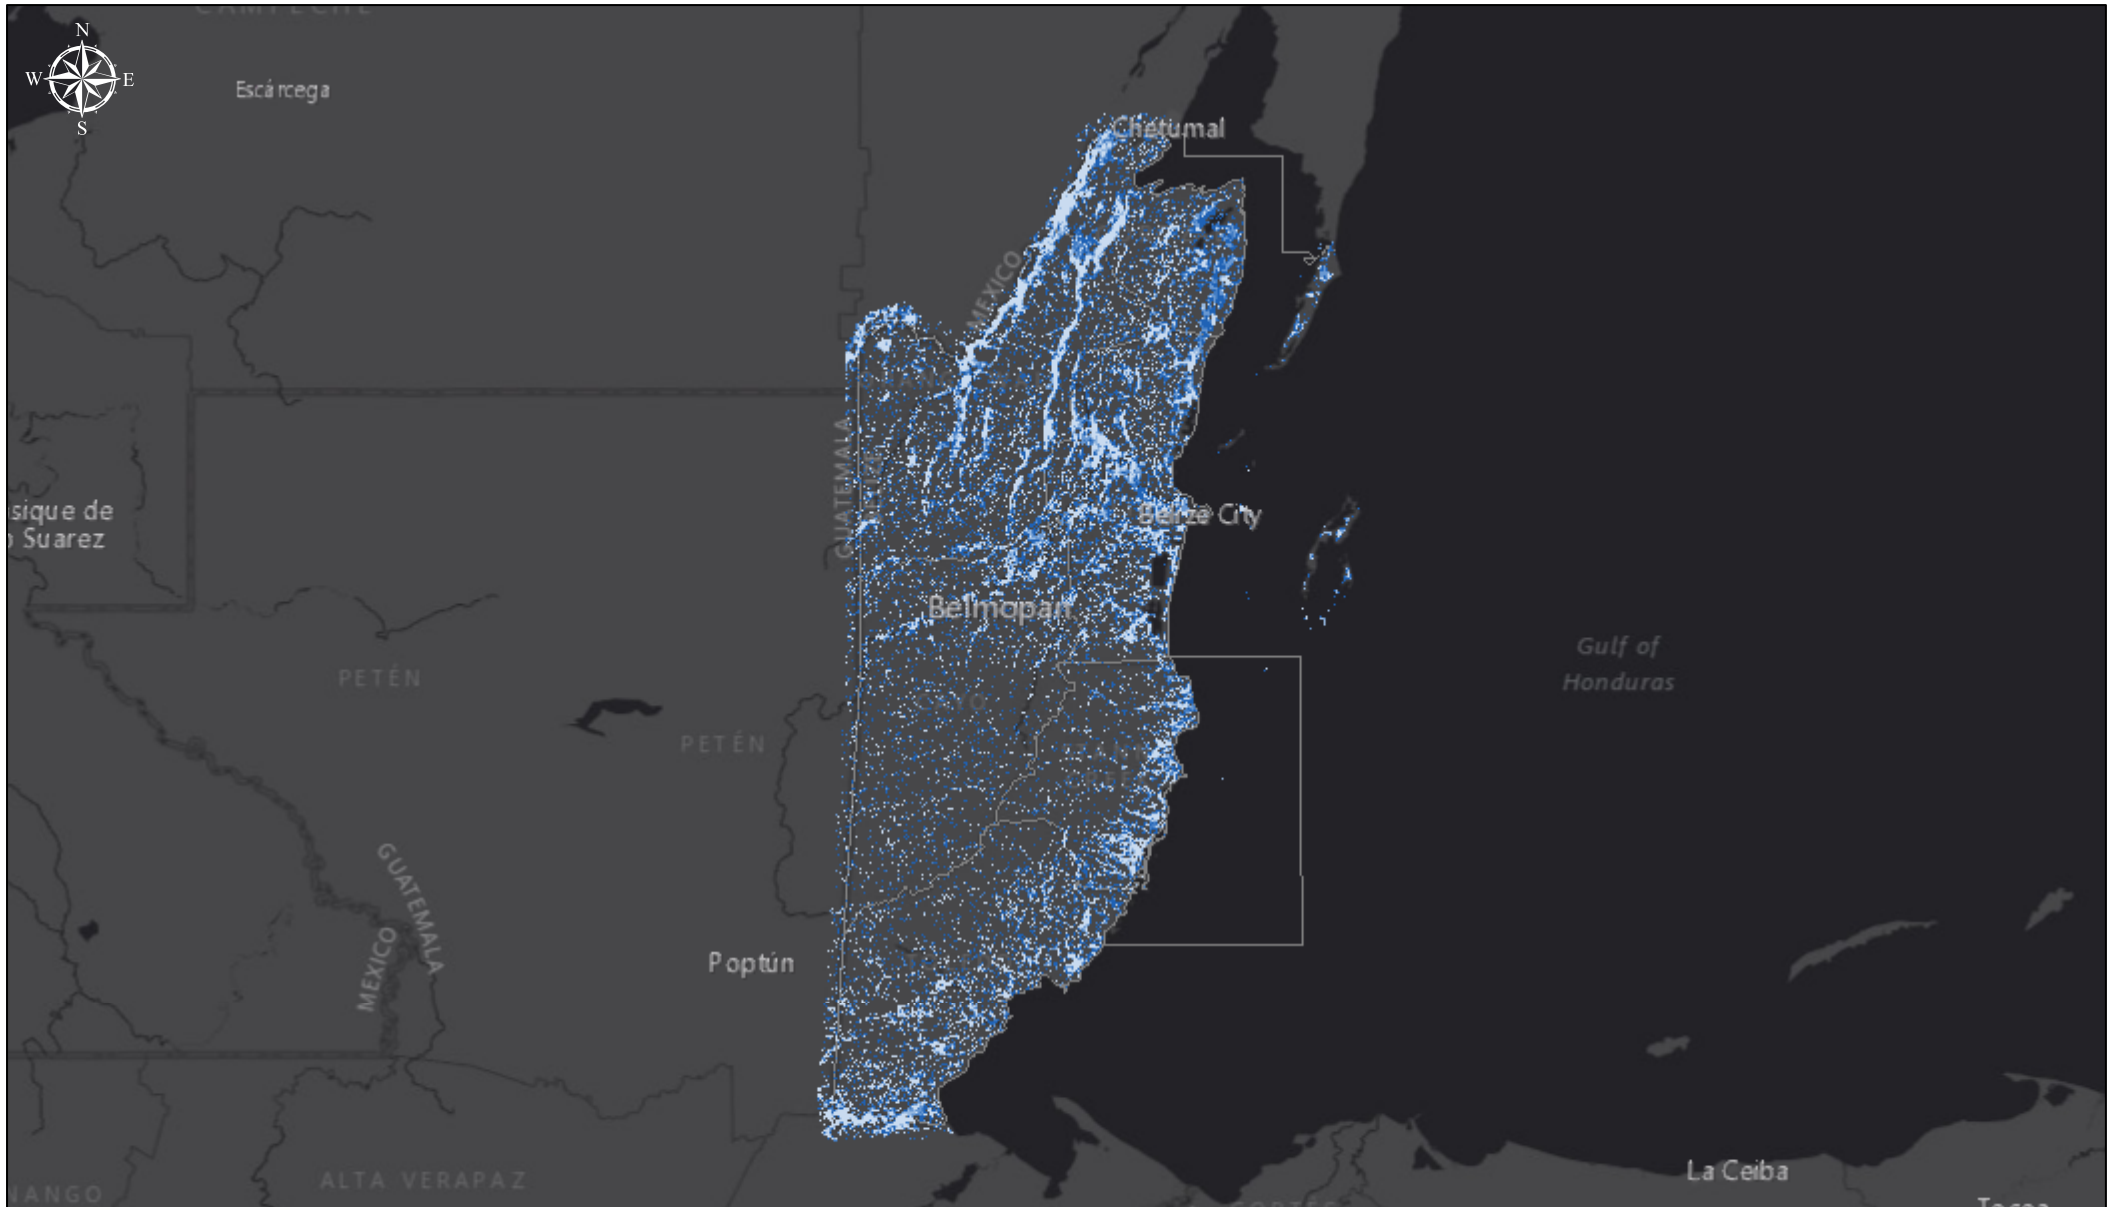

Belize National Spatial Data Infrastructure

5/4/2019, 5:59:49 PM (Sources: MNR; Author: Sylvia, Spatial Data Dept)

Esri, HERE, Garmin, (c) OpenStreetMap contributors, and the GIS user community
SSBN Ltd & University of Bristol, as part of ITC Consortium 2016
BNSDI Key Stakeholders